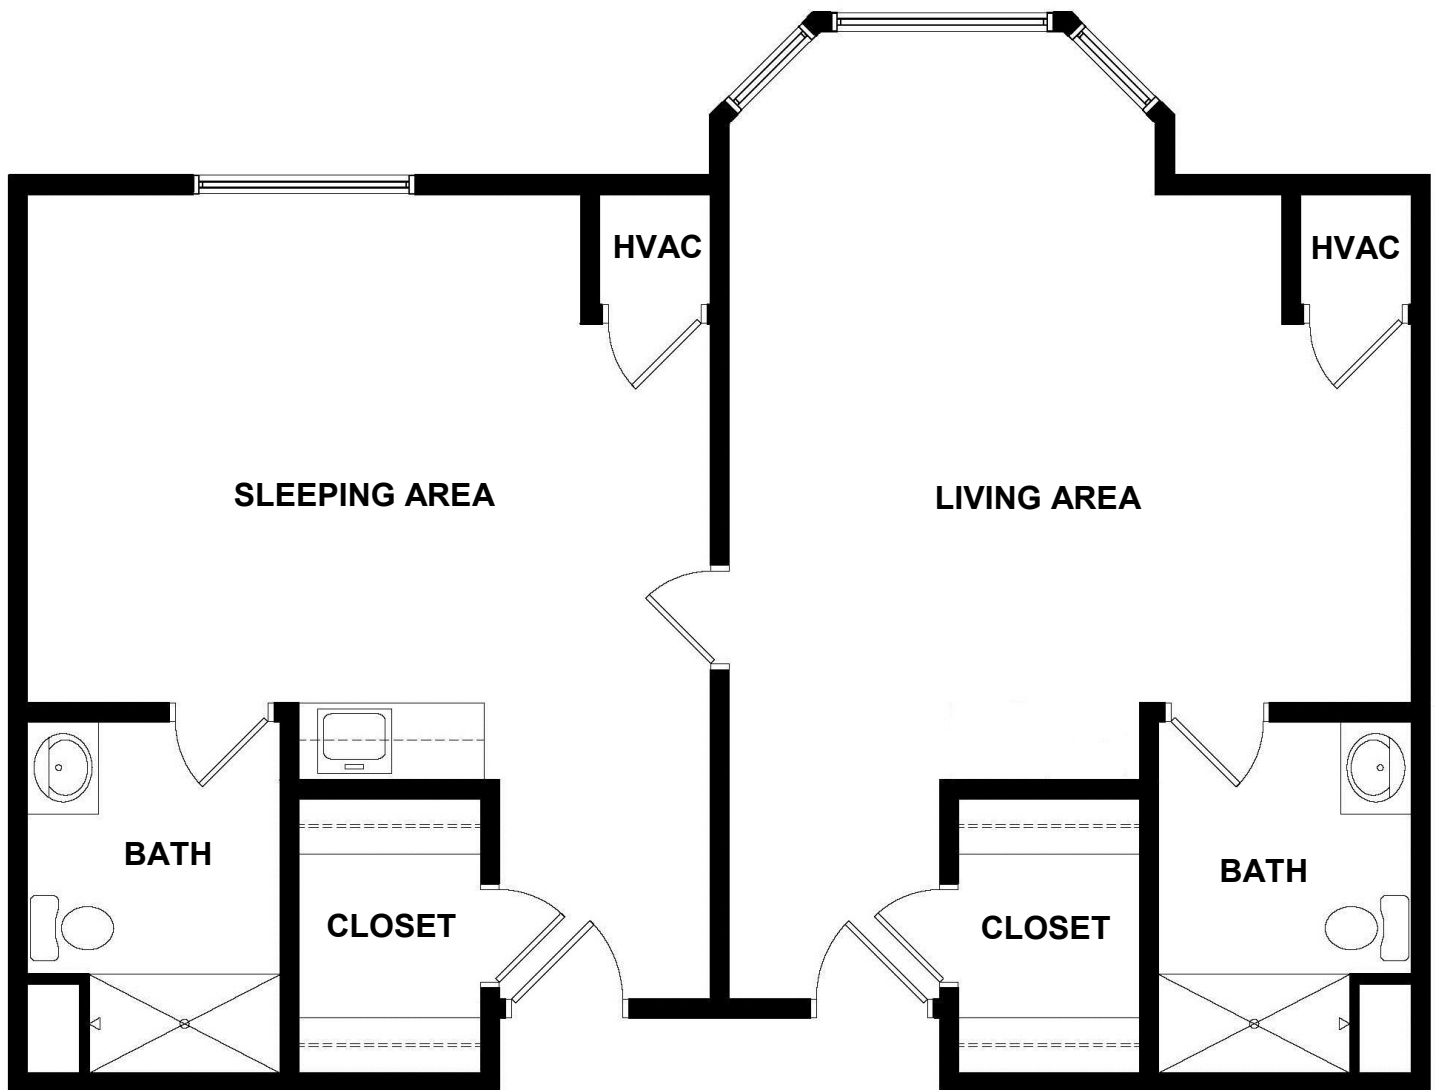

Assisted Living Floor Plans

Deluxe One Bedroom Apartment

Two Room Assisted Living Residence

For More Information Contact:

Loomis Lakeside at Reeds Landing

807 Wilbraham Road
Springfield, MA 01109

<http://www.loomiscommunities.org/loomis-lakeside-at-reeds-landing-retirement-living>